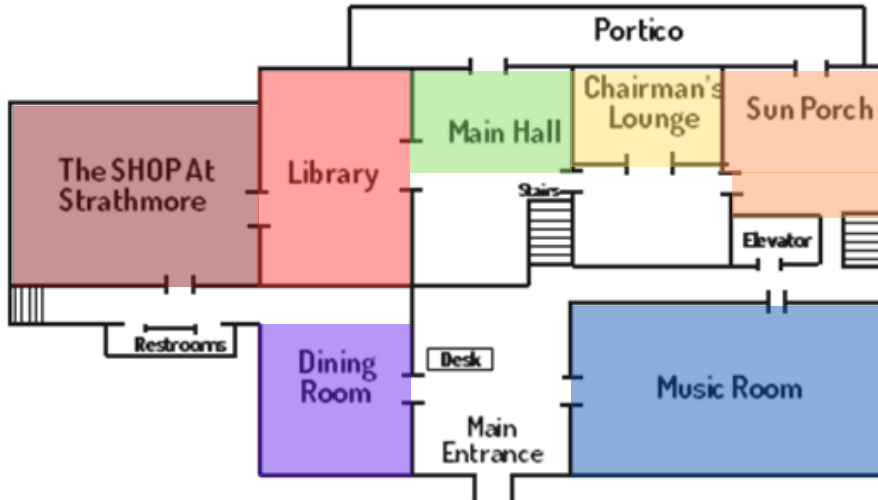

Mansion Map

2nd Floor

- Gallery 2
Sankofa, 9am-4pm
- Invitational Gallery
Mindfulness, 3pm

Main Floor

- The SHOP At Strathmore
Giftshop, 12pm-4pm
- Library
Poetry Salon, 3pm
- Main Hall
Visual Art Experience
- Sun Porch
Wood Turning
- Chairman's Lounge
Digital Exhibit
Affirmations
- Music Room
Welcome, 10am
Creative Writing, 11am
Improv, 3pm
Performances 1pm & 5pm
- Meals & Snacks