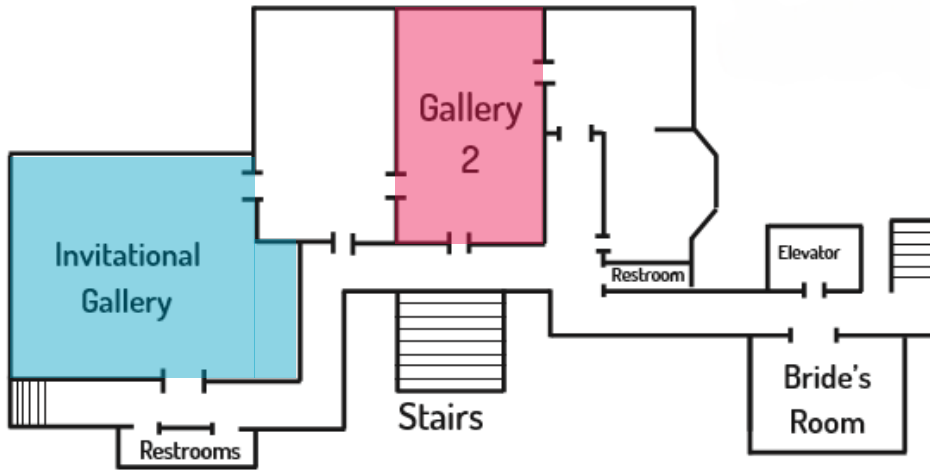

Mansion Map

2nd Floor

- Gallery 2
Sankofa, 9am-4pm
- Invitational Gallery
Mindfulness, 3pm

Main Floor

- The SHOP At Strathmore
Giftshop, 12pm-4pm
- Library
Poetry Salon, 3pm
- Main Hall
Visual Art Experience
- Sun Porch
Wood Turning
- Chairman's Lounge
Digital Exhibit
Affirmations
- Music Room
Welcome, 10am
Creative Writing, 11am
Improv, 3pm
Performances 1pm & 5pm
- Meals & Snacks