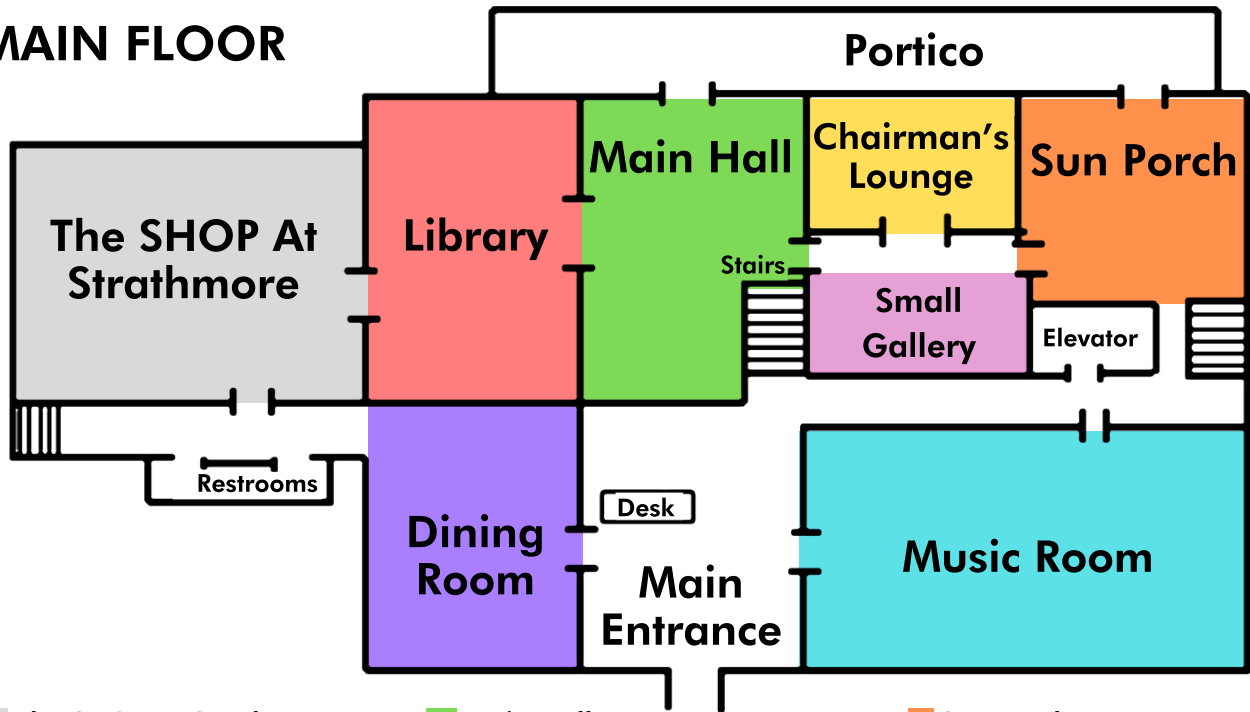

MAIN FLOOR

The SHOP At Strathmore
Giftshop, 9am-3pm

Library
Poetry Salon, 1:30pm

Dining Room
Printmaking*
Plaza Art*

Main Hall
Meals & Snacks

Chairman's Lounge
People's Book, 12:15-4:15pm

Small Gallery
Woodcarving*
Collaborative Weaving*

Sun Porch
Papermaking*
Plein Air Pastels/Charcoal*

Music Room
Welcome, 10am
Creative Writing, 11am
Improv, 1:30pm
Performances 2:45pm

*All Visual Arts Workshops take place at 11 am and again at 1:30 pm.

2ND FLOOR