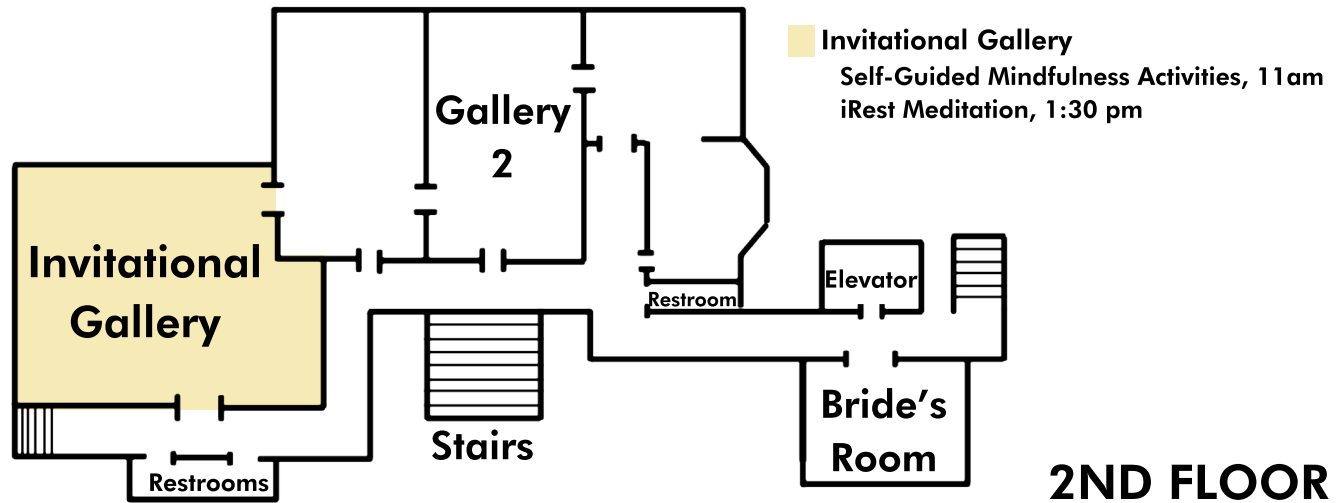

MAIN FLOOR

The SHOP At Strathmore
Giftshop, 9am-3pm

Library
Poetry Salon, 1:30pm

Dining Room
Printmaking*
Plaza Art*

Main Hall
Meals & Snacks

Chairman's Lounge
People's Book, 12:15-4:15pm

Small Gallery
Woodcarving*
Collaborative Weaving*

Sun Porch
Papermaking*
Plein Air Pastels/Charcoal*

Music Room
Welcome, 10am
Creative Writing, 11am
Improv, 1:30pm
Performances 2:45pm

*All Visual Arts Workshops take place at 11 am and again at 1:30 pm.

2ND FLOOR